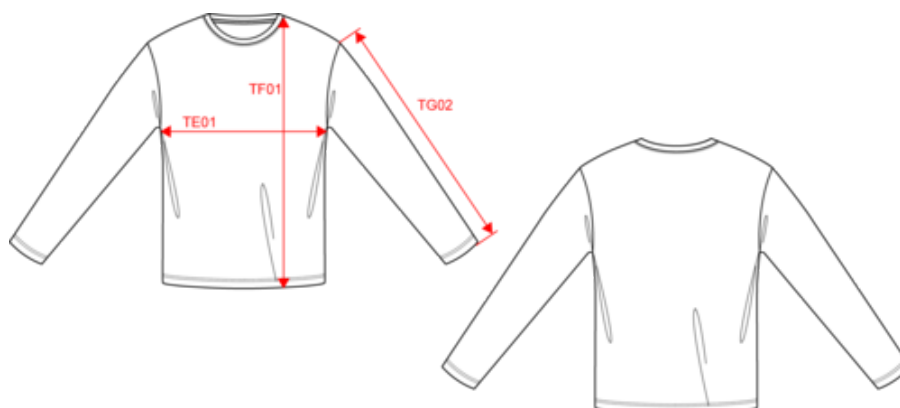

K383

KARIBAN

K359

Camiseta de manga larga y cuello redondo hombre

Dimensiones

Measurements in cm	S	M	L	XL	XXL	3XL	4XL
TE01 - 1/2 chest width at 1.5cm below armhole	49.00	52.00	55.00	58.00	61.00	64.00	67.00
TF01 - Total height from HSP	70.00	72.00	74.00	76.00	78.00	80.00	82.00
TG02 - Long sleeve length	63.00	64.00	65.00	66.00	67.00	68.00	69.00